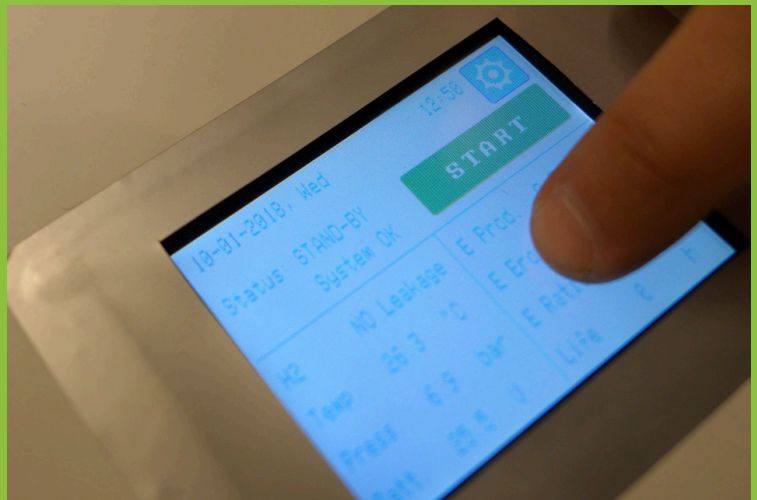

GreenHub 2 PRO

professional power generator

Generate power without emissions
has never been so easy

NEW FEATURES 2018 VERSION:
INTEGRATED PROGRAMMABLE TIMER,
3.2 INCH TOUCH LCD DISPLAY
USB PORT
I/O PORTS FOR PLC
WIFI AND LAN CONNECTION FOR MOBILE APP

Made in Italy

Complete system for professional sector

Industrial back-up
Remote stations
Telecommunication
WiFi radio stations
Substation
Isolated buildings

The GreenHub 2 PRO power generator is a complete system for the professional sector, a real 'turnkey' generator with AC or DC output depending on the model chosen. Choose now:

TYPE/FEATURES	GreenHub 2 PRO 500	GreenHub 2 PRO 1000	GreenHub 2 PRO 2000	GreenHub 2 PRO 3000	GreenHub 2 PRO 5000
Rated power	400 W (AC) 450 W (DC)	800 W (AC) 900 W (DC)	1600W (AC) 1800W (DC)	2400W (AC) 2700W (DC)	4000W (AC) 4500W (DC)
Output AC	120/230 VAC 50/60Hz	120/230VAC 50/60Hz	120/230VAC 50/60Hz	120/230VAC 50/60Hz	120/230VAC 50/60Hz
Output DC	48 VDC	48 VDC	48 VDC	48 VDC	48 VDC
Output DC	12 VDC	12 VDC	12 VDC	12 VDC	24 VDC
H2 purity	99,995% (grade4.5)	99,995% (grade4.5)	99,995% (grade4.5)	99,995% (grade4.5)	99,995% (grade4.5)
Fuel pressure	6-25 bar	6-25 bar	6-25 bar	6-25 bar	6-25 bar
Fuel consumption	7 l/min.	14 l/min.	28 l/min.	42 l/min.	70 l/min.
Size	40x60x25 cm	40x60x25 cm	86x64x22 cm	86x64x22 cm	100x80x21 cm
Weight	23 kg (AC) 21 kg (DC)	43 kg (AC) 40 kg (DC)	58 kg (AC) 55 kg (DC)	79 kg (AC) 75kg (DC)	94 kg (AC) 90 kg (DC)